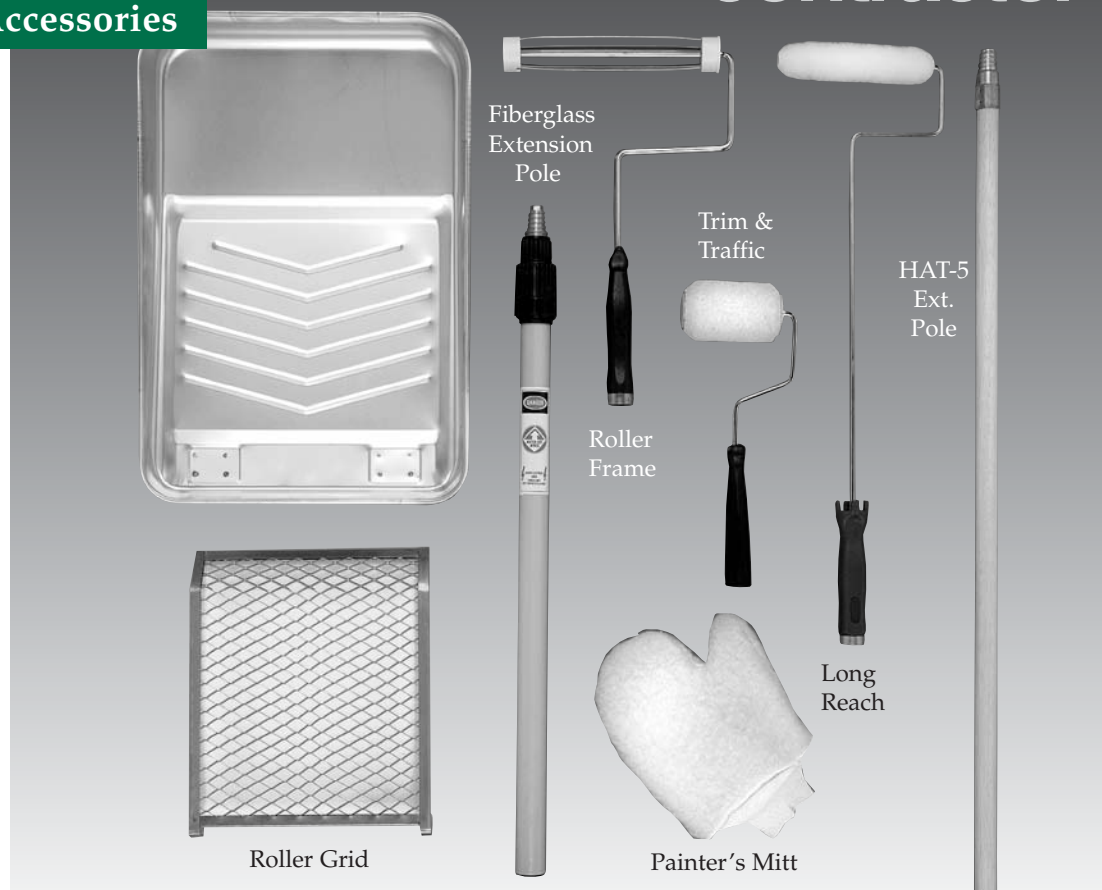

Paint Tray

Frames and Accessories

Roller Frames

Built for rugged use, the contractor frame is a heavy plated 5/16" steel frame, with tension-bowed 5-wire cage and impact-resistant caps. Threaded for extension handle.

Paint Tray

Built for rugged use, the contractor's paint tray is engineered of heavy-duty metal.

Trim and Traffic Line Marker

(Covers included)

For cabinets, corners, or lining parking spaces and other small area painting jobs.

Long Reach Frame & Cover

(Use only with standard Long Reach Frame)

For painting walls behind hard-to-reach places.

Extension Poles

Painting high areas becomes easy with these tools. These Fiberglass poles are engineered with a metal-threaded end and a reinforcing collar. Positive lock-down prevents slippage. Highly visible handle.

Painter's Mitt

This "shed-proof" mitt has a built-in poly-liner to help protect your skin. Use with all paints.

Reinforced Roller Grid

For fast production work. Reinforced heavy galvanized metal grid fits neatly into five gallon paint pail.